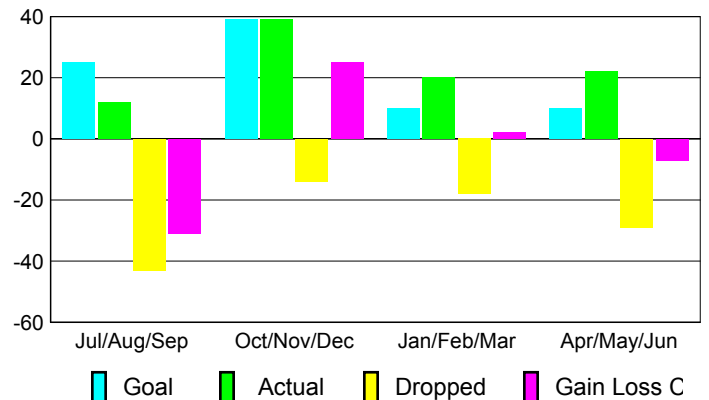

Membership Results 2009-2010

Goal, New, Dropped, Gain/Loss