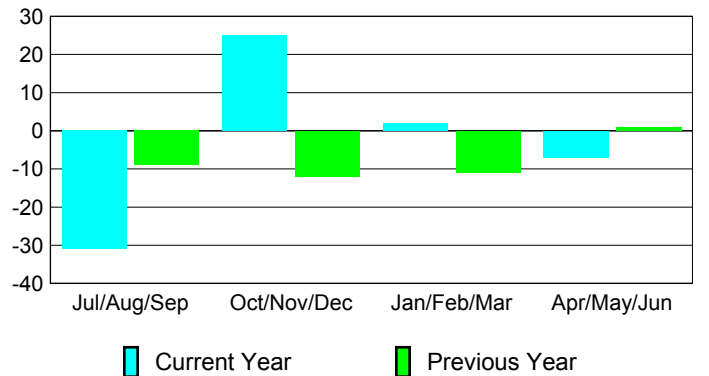

Comparison of Membership Gain/Loss

Current Year Compared to the Previous Year